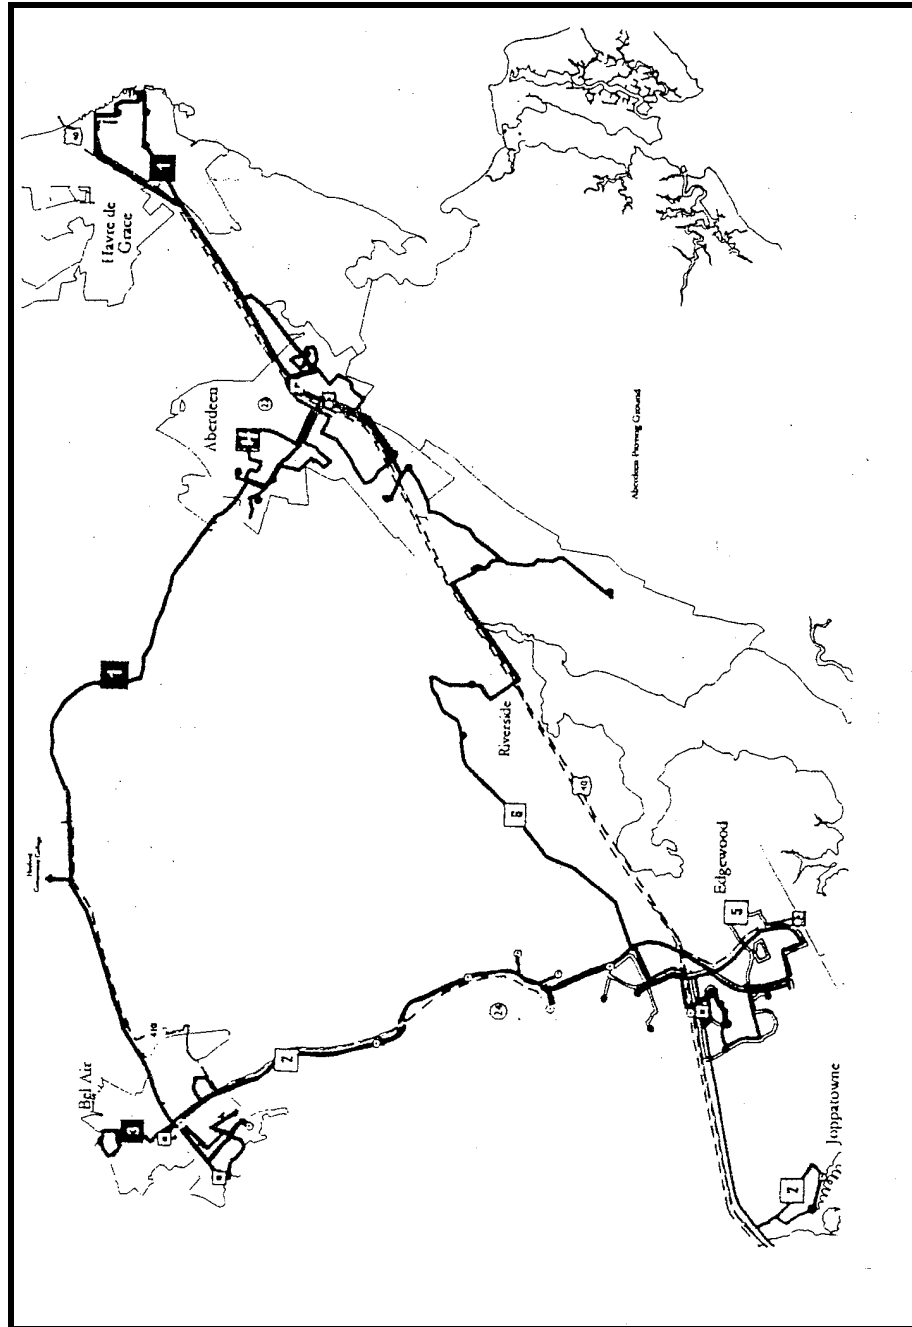

OPERATING HOURS

MONDAY-FRIDAY - 6:30 A.M. - 6:25 P.M.
(except County Holidays).

FARES

Children 3 years & older & General Public $1.00
Reduced fares of $0.50 are available for Senior Citizens 60 years and older, Medicare card holders and persons with disabilities with a Harford Transit ½ fare pass. **ROUTE TRANSFERS:** One fixed route transfer per fare at no extra charge. *Please ask for transfer when you board the bus.*

Ask driver about the 12-Ride Ticket.

EXACT CHANGE ONLY –

Drivers cannot make change.

SCHEDULED STOPS

Bus arrival times at the 14 conveniently located stops are approximate. The bus may be “flagged” down at safe locations, approved by Harford Transit. For more information, call 410-612-1620. **ROUND TRIP:** approximately 2 Hours.

TRANSFERS MAY BE MADE AT:

HARFORD MALL and STATE OFFICE BUILDING WITH ROUTES 1, 1A & 3.

EDGEWATER VILLAGE SHOPPING CENTER WITH ROUTES 5, 6 & 6A

ABOUT HARFORD TRANSIT SERVICES

Harford Transit provides services in accordance with the Americans with Disabilities Act of 1990. Buses are wheelchair accessible. This service is provided by Harford Transit for the General Public and is approved for operation by the Maryland Public Service Commission Carrier #337.

FOR ADDITIONAL INFORMATION OR COMMENTS ABOUT THE SERVICE, CALL 410-612-1620/410-838-2562
FAX 410-679-7346/TTY 410-612-1643
Visit our Web site at www.harfordtransit.org